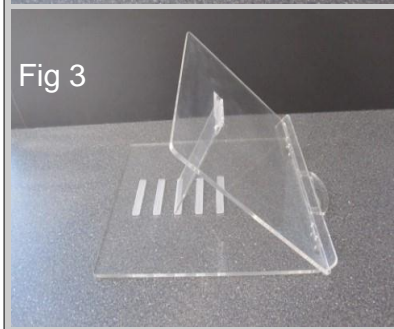

Plastics Cleaner and Anti-Static Polish 200g
Spray on and wipe off $15.00 + GST

Kayendee Plastics Pty. Ltd. ~ 24 Lacey Street,
Croydon. VIC 3136 ~ Ph: (03) 9722.8939
Email: kayendee@kayendee.com ~ www.kayendee.com