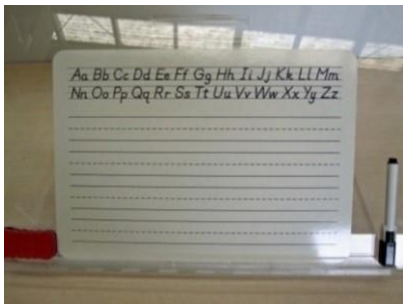

Reading Writing Board  
Accessories

The Plastic Fabricator

When not in use

Set up for use  
Adjustable angles.

Fold & Carry

A4 Alphabet

A4 Numbers

A4 Drawing Pad

Clip-on Crayon holder \$12  
(Excluding crayons)

Desk top Pencil  
& Crayon holder \$18  
(Excluding contents)

Whiteboard 320mm x 400mm \$7

Carry Case \$35.00

Also available: Templates of: Maps, Humans, Home Appliances, Pets & Zoo, Cars, Bikes, Boats and Planes. All prices ex factory excluding GST and Warranty does not include Transport or Mail damage.