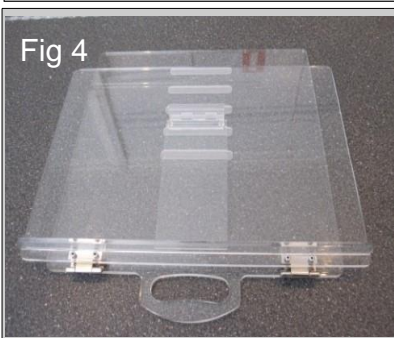

Plastics Cleaner and Anti-Static Polish 200g
Spray on and wipe off $15.00 + GST

Kayendee Plastics Pty. Ltd. ~ 24 Lacey Street,
Croydon. VIC 3136 ~ Ph: (03) 9722.8939
Email: kayendee@kayendee.com ~ www.kayendee.com