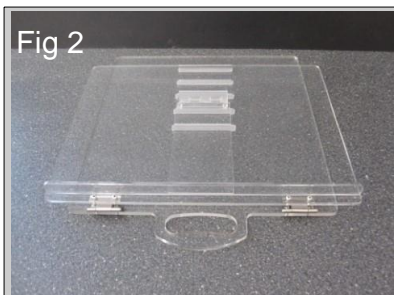

Plastics Cleaner and Anti-Static Polish 200g
Spray on and wipe off $15.00 + GST

Kayendee Plastics Pty. Ltd. ~ 24 Lacey Street,
Croydon. VIC 3136 ~ Ph: (03) 9722.8939
Email: kayendee@kayendee.com ~ www.kayendee.com